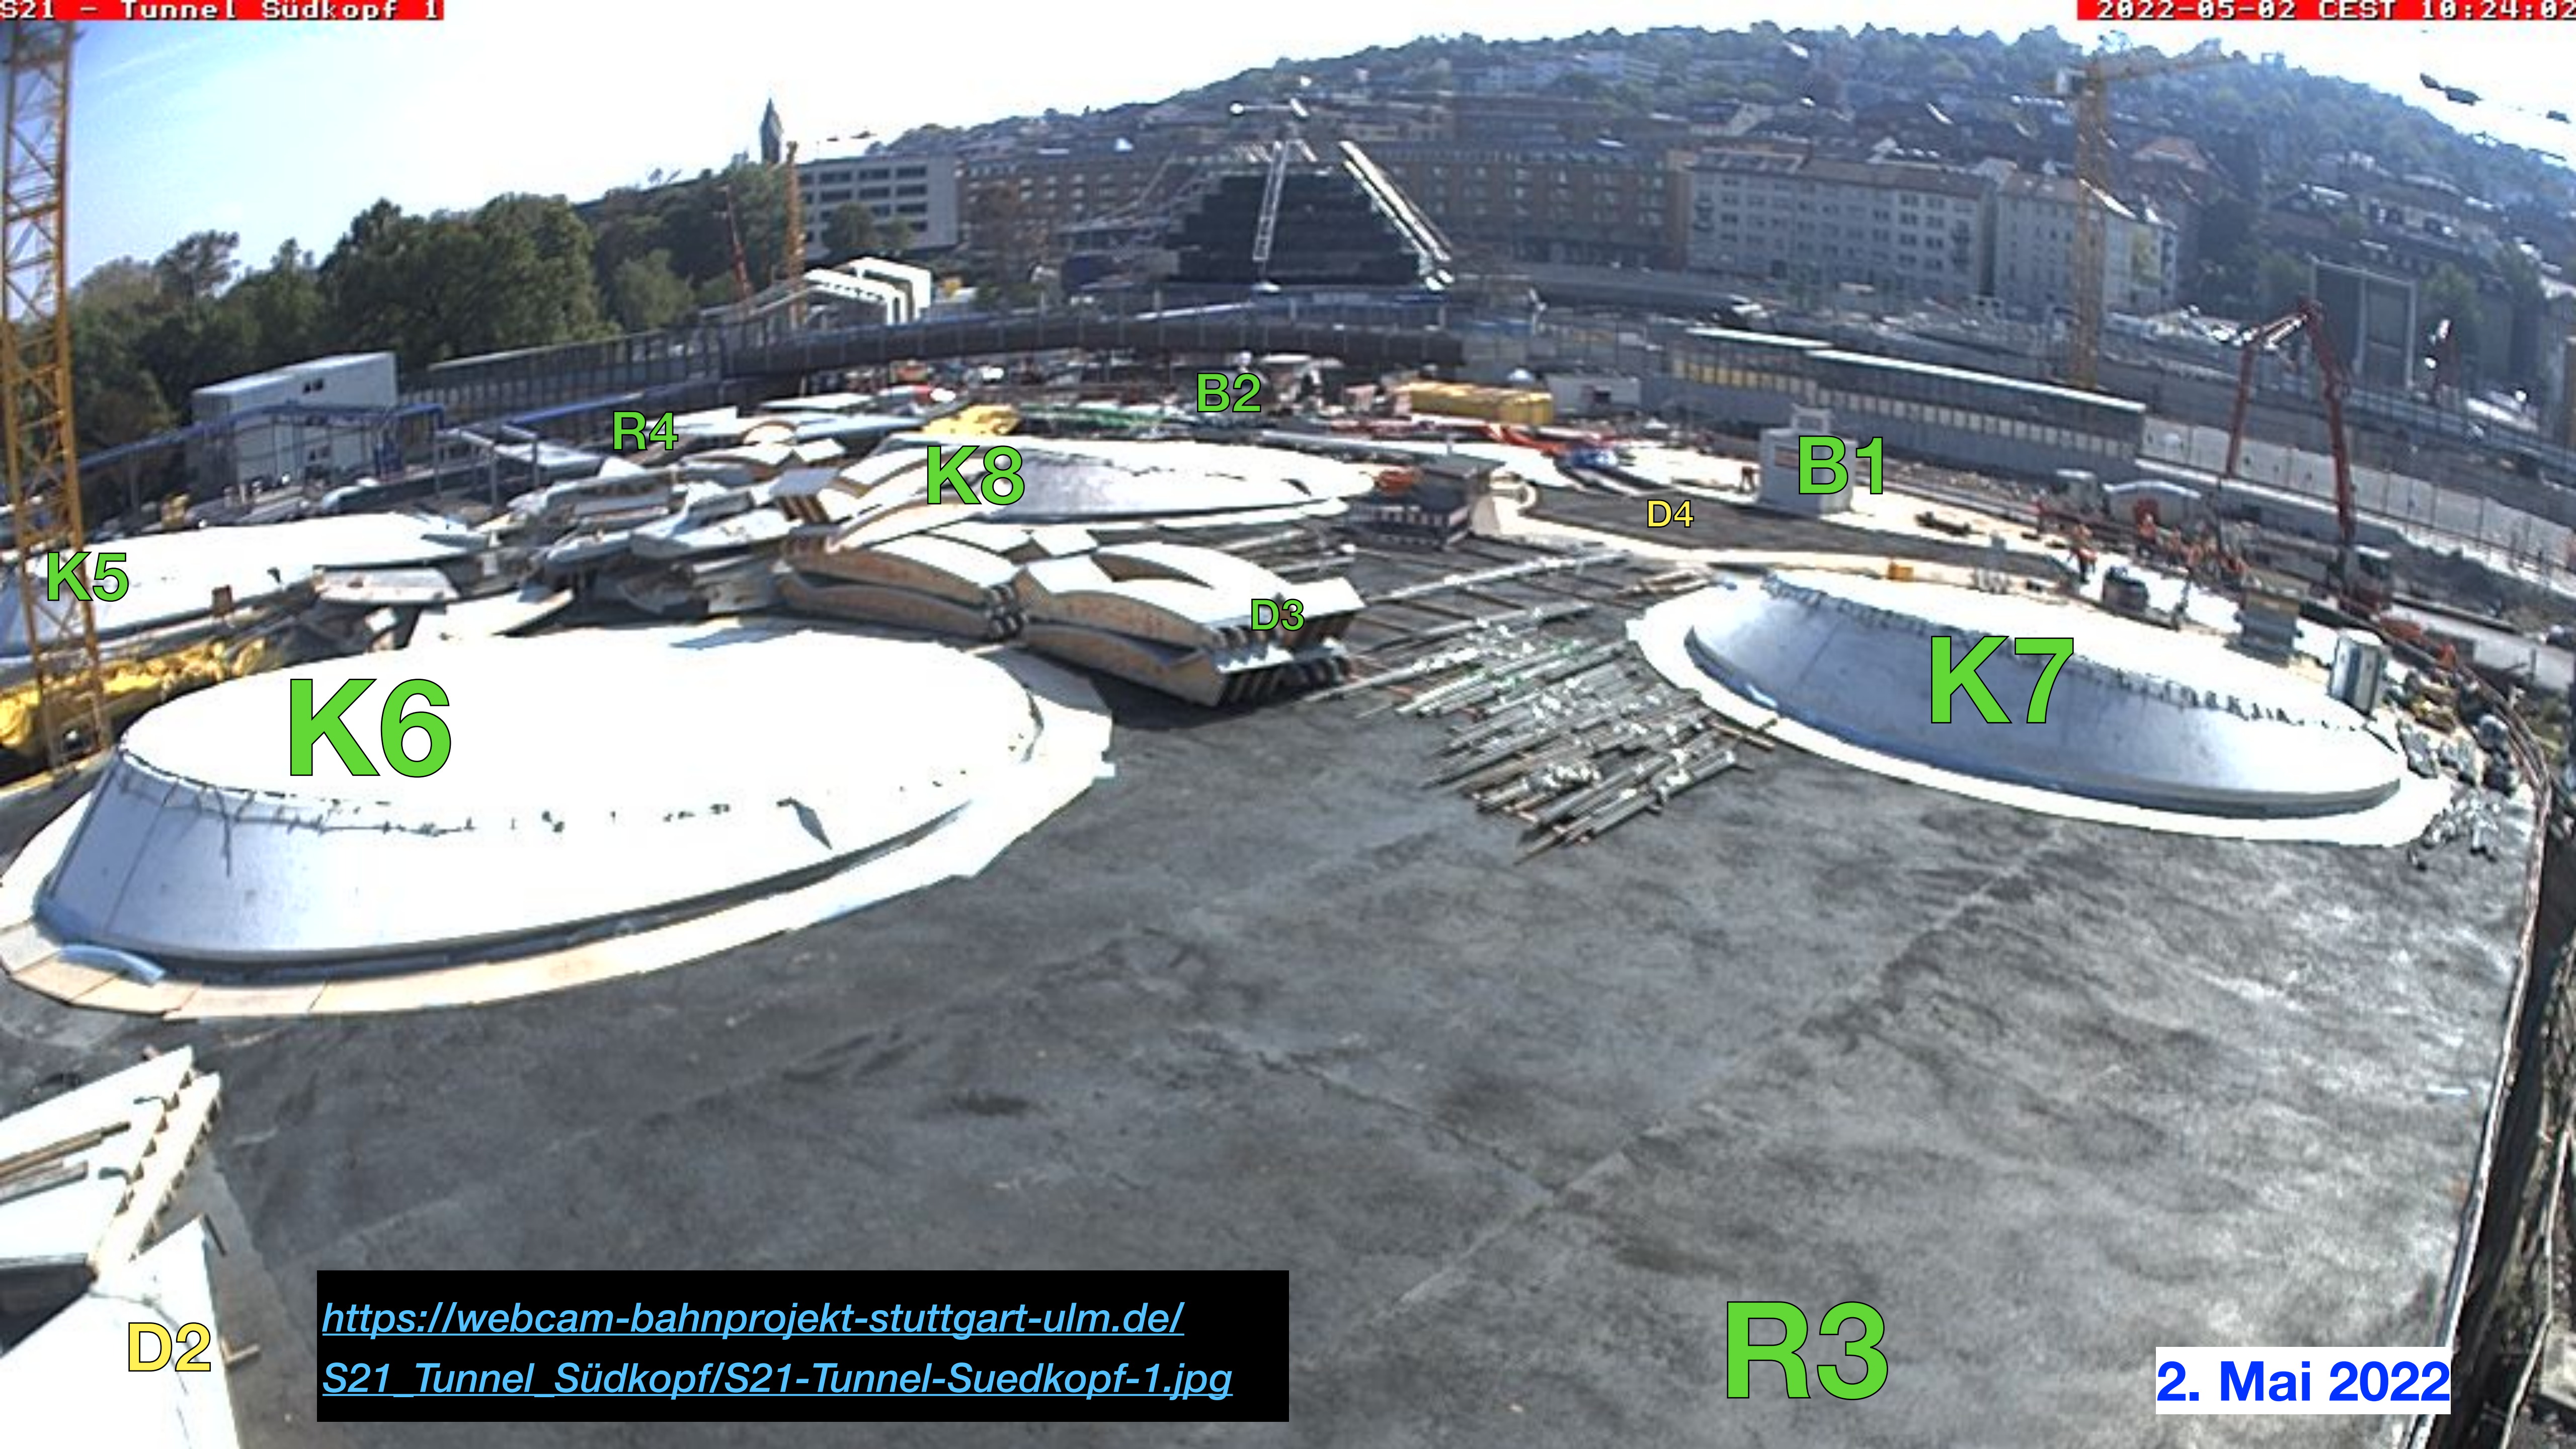

K7

D2

R3

https://webcam-bahnprojekt-stuttgart-ulm.de/S21_Tunnel_Suedkopf/S21-Tunnel-Suedkopf-1.jpg

11. Mai 2022

K5

R4

B2

K8

B1

D4

K6

D3

K7

D2

https://webcam-bahnprojekt-stuttgart-ulm.de/S21_Tunnel_Suedkopf/S21-Tunnel-Suedkopf-1.jpg